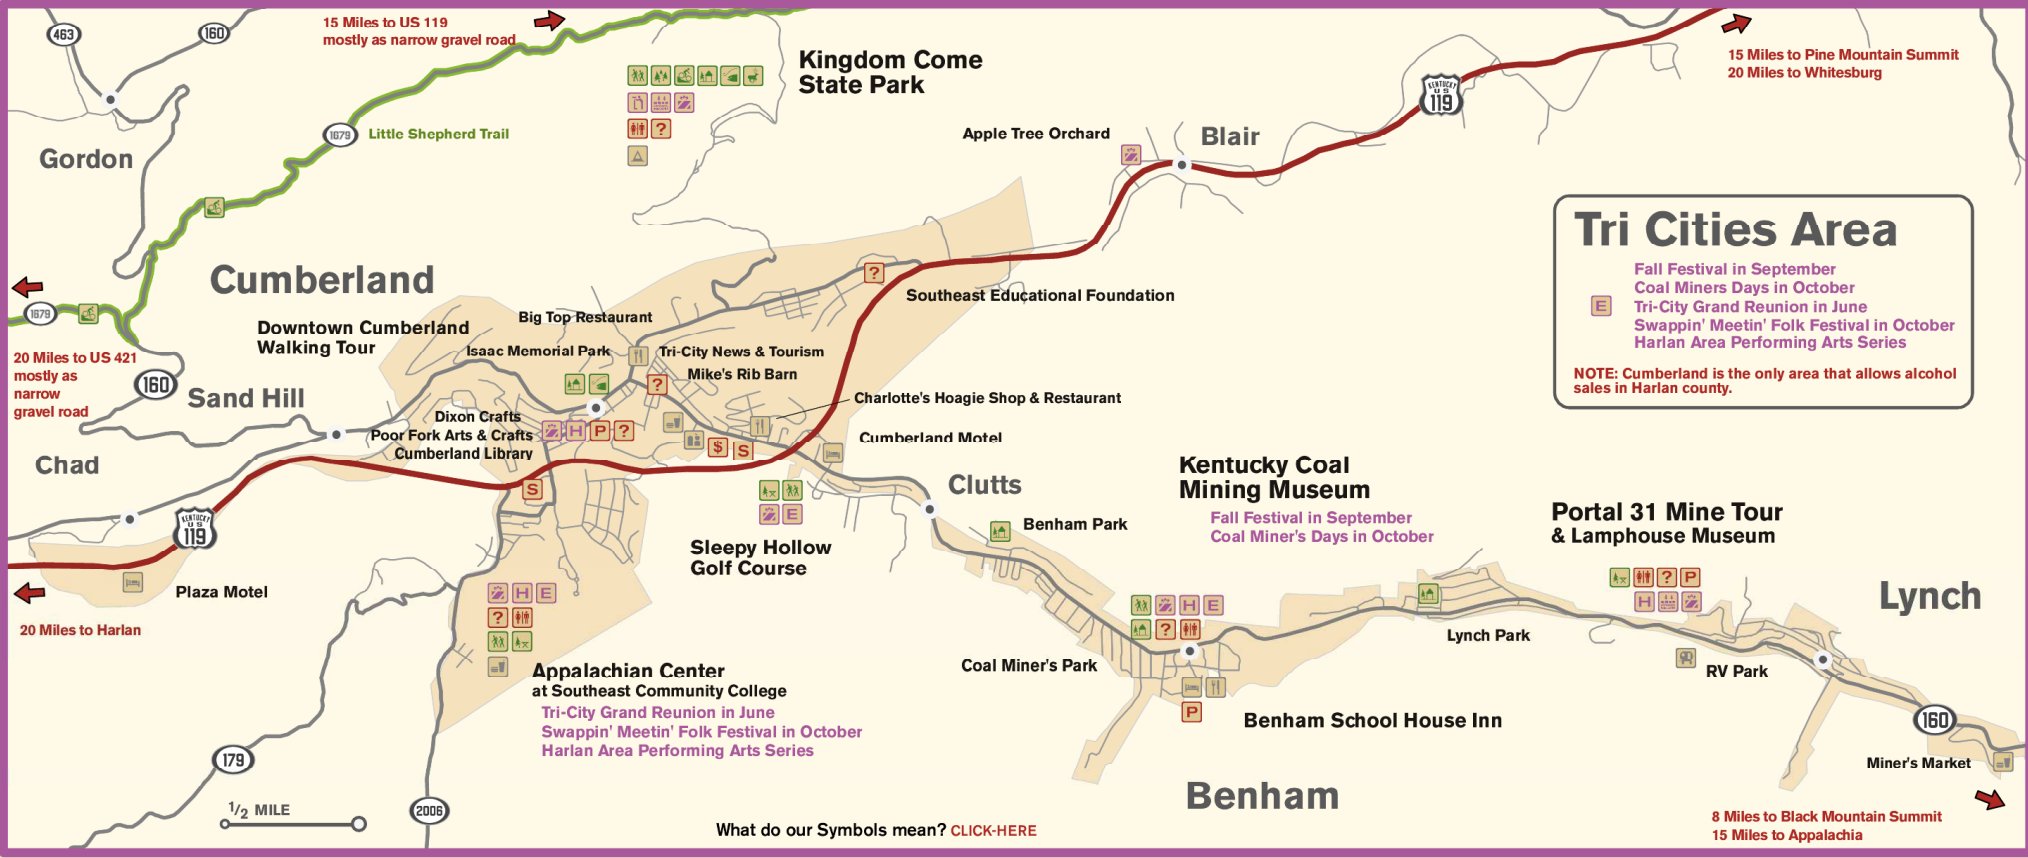

Kingdom Come Scenic Parkway

maps by Boyd Landerson Shearer Jr.